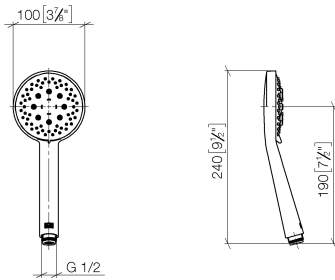

ST 050 306 6979

Spare parts list

No.	Item Number	Name	Quantity used	Delivery time
1	04 12 05 091 00-00	shower	1	10
2	09 23 01 039 90	sieve	1	2
3	90 28 22 348 00-00	pipe	1	10
4	90 17 11 150 00-00	holder	1	10
5	90 28 22 349 00-00	pipe	1	10
6	04 17 01 250 00-00	connection	1	10
7	90 17 33 015 00-00	handle	2	10
8	90 14 20 026 00 90	seal	1	2
9	12 570 970-00	Slide unit - Chrome	1	10
10	28 322 970-00	Metal shower hose 1/2" x 3/8" x 1750 mm - Chrome	1	2

Showerpipe with shower thermostat - Chrome

IMO

ST 050 306 6979

- Three or five settings: COMPACT RAIN, COMPACT SOFT FLOW, COMPACT AQUAPRESSURE FLOW, max. flow rate 15 l/min (at 3 bar)
- with anti-scale system
- spray head Ø 100mm
- 1/2" connection
- WRAS 1704043
- Function from: 7 l/min

Intrinsic protection against back flow.

Fits: IMO, LULU, MADISON, MEM, TARA, CL.1, LISSÉ, VAIA, META, CYO

	Chrome	28 018 979-00
	Chrome	28 018 979-00 0010
	Brushed Platinum	28 018 979-06
	Brushed Platinum	28 018 979-06 0010
	Platinum	28 018 979-08
	Platinum	28 018 979-08 0010
	Dark Brass matt	28 018 979-16 0010
	Dark Bronze matt	28 018 979-17 0010
	Dark Chrome	28 018 979-19
	Dark Chrome	28 018 979-19 0010
	Light Gold	28 018 979-26 0010
	Light Gold	28 018 979-26
	Brushed Light Gold	28 018 979-27 0010
	Brushed Light Gold	28 018 979-27
	Brushed Durabronze (23kt Gold)	28 018 979-28
	Brushed Durabronze (23kt Gold)	28 018 979-28 0010
	Matte Black	28 018 979-33
	Matte Black	28 018 979-33 0010
	Brushed Bronze	28 018 979-42 0010
	Brushed Bronze	28 018 979-42
	Brushed Champagne (22kt Gold)	28 018 979-46
	Brushed Champagne (22kt Gold)	28 018 979-46 0010
	Champagne (22kt Gold)	28 018 979-47
	Champagne (22kt Gold)	28 018 979-47 0010
	Brushed Chrome	28 018 979-93
	Brushed Chrome	28 018 979-93 0010
	Brushed Dark Platinum	28 018 979-99
	Brushed Dark Platinum	28 018 979-99 0010

Showerpipe with shower thermostat - Chrome

IMO

ST 050 306 6979

ST 050 306 6979

mm [inches]

Flow rate chart

Certificates

LGA_29984.