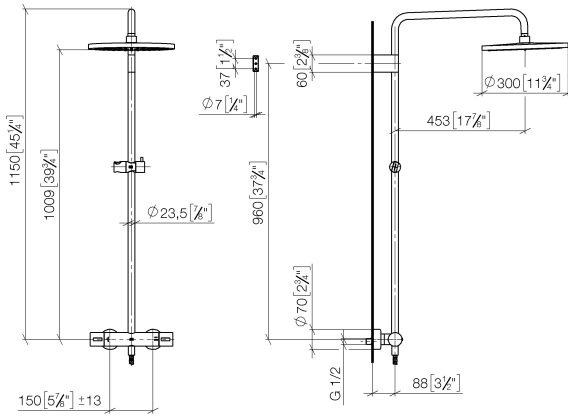

Showerpipe with shower thermostat - Chrome

IMO

ST 050 306 6979

Fits: IMO, LULU, TARA, LISSÉ, VAIA, META, CYO

- shower with fixed riser projection 453mm
- Rain shower: PURE RAIN, max. flow rate 14 l/min (at 3 bar)
- Function from: 10 l/min
- rain shower Ø 300 mm
- rain shower with anti-scale system
- Hand shower: Three or five settings: COMPACT RAIN, COMPACT SOFT FLOW, COMPACT AQUAPRESSURE FLOW, max. flow rate 15 l/min (at 3 bar)
- spray head Ø 100mm
- rotary diverter with volume control and shut-off function
- slide-on rosettes Ø 70 mm
- height of fittings up to rain shower (bottom edge) 1009mm
- height of fittings up to top edge of elbow 1150mm
- gauge 150 mm - 13 mm
- metal shower hose 1750mm with integrated anti-twist protection
- 1/2" connection
- slide bar
- Pipe diameter 23.5 mm

Required miscellaneous

	Hand shower - Chrome	28 018 979-00
--	-----------------------------	---------------

ST 050 306 6979

mm [inches]
1:10

Flow rate chart

Certificates

DVGW_DW-6509DN0123. Belgaqua_21-032-27_5. WRAS_2204013. LGA_38736.

ST 050 306 6979

Spare parts list

No.	Item Number	Name	Quantity used	Delivery time
1	04 12 05 091 00-00	shower	1	10
2	09 23 01 039 90	sieve	1	2
3	90 28 22 348 00-00	pipe	1	10
4	90 17 11 150 00-00	holder	1	10
5	90 28 22 349 00-00	pipe	1	10
6	04 17 01 250 00-00	connection	1	10
7	90 17 33 015 00-00	handle	2	10
8	90 14 20 026 00 90	seal	1	2
9	12 570 970-00	Slide unit - Chrome	1	10
10	28 322 970-00	Metal shower hose 1/2" x 3/8" x 1750 mm - Chrome	1	2

Showerpipe with shower thermostat - Chrome

IMO

ST 050 306 6979

- Three or five settings: COMPACT RAIN, COMPACT SOFT FLOW, COMPACT AQUAPRESSURE FLOW, max. flow rate 15 l/min (at 3 bar)
- with anti-scale system
- spray head Ø 100mm
- 1/2" connection
- WRAS 1704043
- Function from: 7 l/min