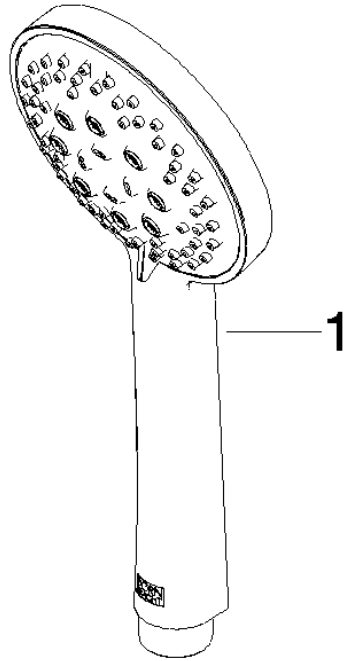

Showerpipe with shower thermostat - Chrome

IMO

ST 050 306 6979

Fits: IMO, LULU, TARA, LISSÉ, VAIA, META, CYO

- shower with fixed riser projection 453mm
- Rain shower: PURE RAIN, max. flow rate 14 l/min (at 3 bar)
- Function from: 10 l/min
- rain shower Ø 300 mm
- rain shower with anti-scale system
- Hand shower: Three or five settings: COMPACT RAIN, COMPACT SOFT FLOW, COMPACT AQUAPRESSURE FLOW, max. flow rate 15 l/min (at 3 bar)
- spray head Ø 100mm
- rotary diverter with volume control and shut-off function
- slide-on rosettes Ø 70 mm
- height of fittings up to rain shower (bottom edge) 1009mm
- height of fittings up to top edge of elbow 1150mm
- gauge 150 mm - 13 mm
- metal shower hose 1750mm with integrated anti-twist protection
- 1/2" connection
- slide bar
- Pipe diameter 23.5 mm

ST 050 306 6979

Spare parts list

No.	Item Number	Name	Quantity used	Delivery time
1	04 12 05 091 00-00	shower	1	10
2	09 23 01 039 90	sieve	1	2
3	90 28 22 348 00-00	pipe	1	10
4	90 17 11 150 00-00	holder	1	10
5	90 28 22 349 00-00	pipe	1	10
6	04 17 01 250 00-00	connection	1	10
7	90 17 33 015 00-00	handle	2	10
8	90 14 20 026 00 90	seal	1	2
9	12 570 970-00	Slide unit - Chrome	1	10
10	28 322 970-00	Metal shower hose 1/2" x 3/8" x 1750 mm - Chrome	1	2

Showerpipe with shower thermostat - Chrome

IMO

ST 050 306 6979

ST 050 306 6979

mm [inches]

Flow rate chart

Certificates

LGA_29984.

DVGW_DW-
6517DN0129.

WRAS_2210003.

Spare parts list

No.	Item Number	Name	Quantity used	Delivery time
1	09 23 01 039 90	sieve	1	2