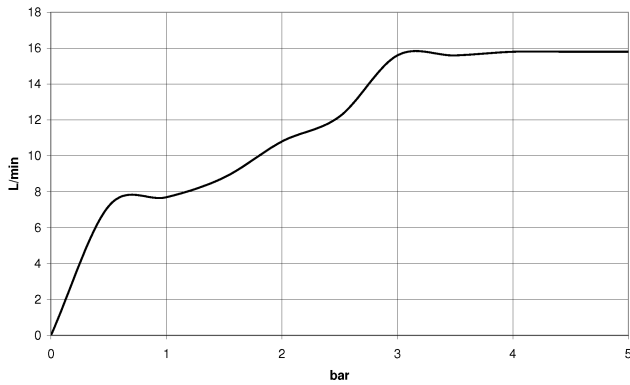

Showerpipe with shower thermostat - Chrome

IMO

ST 050 306 6979

ST 050 306 6979

mm [inches]

Flow rate chart

Certificates

LGA_29984.