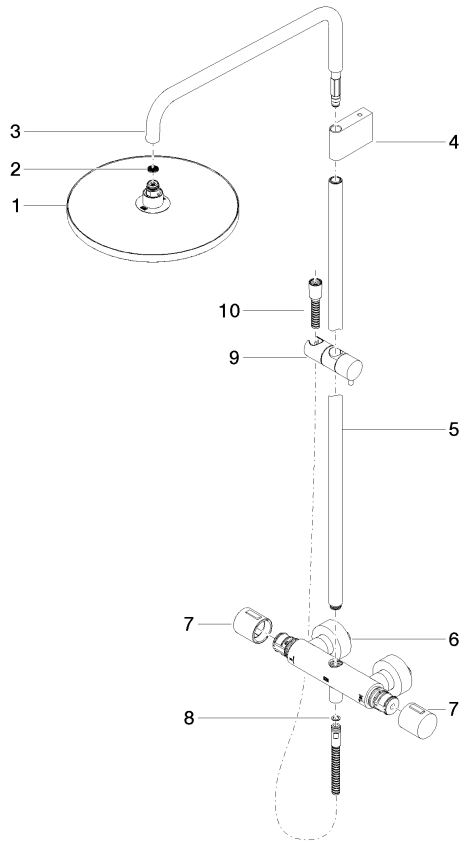

Showerpipe with shower thermostat - Chrome

IMO

ST 050 306 6979

Fits: IMO, LULU, TARA, LISSÉ, VAIA, META, CYO

- shower with fixed riser projection 453mm
- Rain shower: PURE RAIN, max. flow rate 14 l/min (at 3 bar)
- Function from: 10 l/min
- rain shower Ø 300 mm
- rain shower with anti-scale system
- Hand shower: Three or five settings: COMPACT RAIN, COMPACT SOFT FLOW, COMPACT AQUAPRESSURE FLOW, max. flow rate 15 l/min (at 3 bar)
- spray head Ø 100mm
- rotary diverter with volume control and shut-off function
- slide-on rosettes Ø 70 mm
- height of fittings up to rain shower (bottom edge) 1009mm
- height of fittings up to top edge of elbow 1150mm
- gauge 150 mm - 13 mm
- metal shower hose 1750mm with integrated anti-twist protection
- 1/2" connection
- slide bar
- Pipe diameter 23.5 mm

Required miscellaneous

	Hand shower - Chrome	28 018 979-00
--	-----------------------------	---------------

ST 050 306 6979

mm [inches]
1:10

Flow rate chart

Certificates

DVGW_DW-6509DN0123. Belgaqua_21-032-27_5. WRAS_2204013. LGA_38736.

ST 050 306 6979

Spare parts list

No.	Item Number	Name	Quantity used	Delivery time
1	04 12 05 091 00-00	shower	1	10
2	09 23 01 039 90	sieve	1	2
3	90 28 22 348 00-00	pipe	1	10
4	90 17 11 150 00-00	holder	1	10
5	90 28 22 349 00-00	pipe	1	10
6	04 17 01 250 00-00	connection	1	10
7	90 17 33 015 00-00	handle	2	10
8	90 14 20 026 00 90	seal	1	2
9	12 570 970-00	Slide unit - Chrome	1	10
10	28 322 970-00	Metal shower hose 1/2" x 3/8" x 1750 mm - Chrome	1	2

Showerpipe with shower thermostat - Chrome

IMO

ST 050 306 6979

- Three or five settings: COMPACT RAIN, COMPACT SOFT FLOW, COMPACT AQUAPRESSURE FLOW, max. flow rate 15 l/min (at 3 bar)
- with anti-scale system
- spray head Ø 100mm
- 1/2" connection
- WRAS 1704043
- Function from: 7 l/min