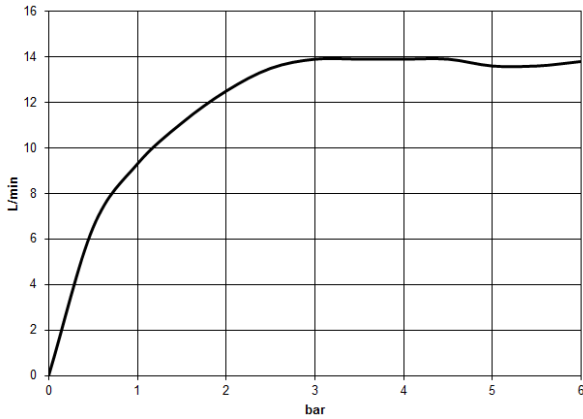

Required miscellaneous

	Hand shower - Chrome	28 018 979-00
--	-----------------------------	---------------

ST 050 306 6979

mm [inches]
1:10

Flow rate chart

Certificates

DVGW_DW-6509DN0123. Belgaqua_21-032-27_5. WRAS_2204013. LGA_38736.